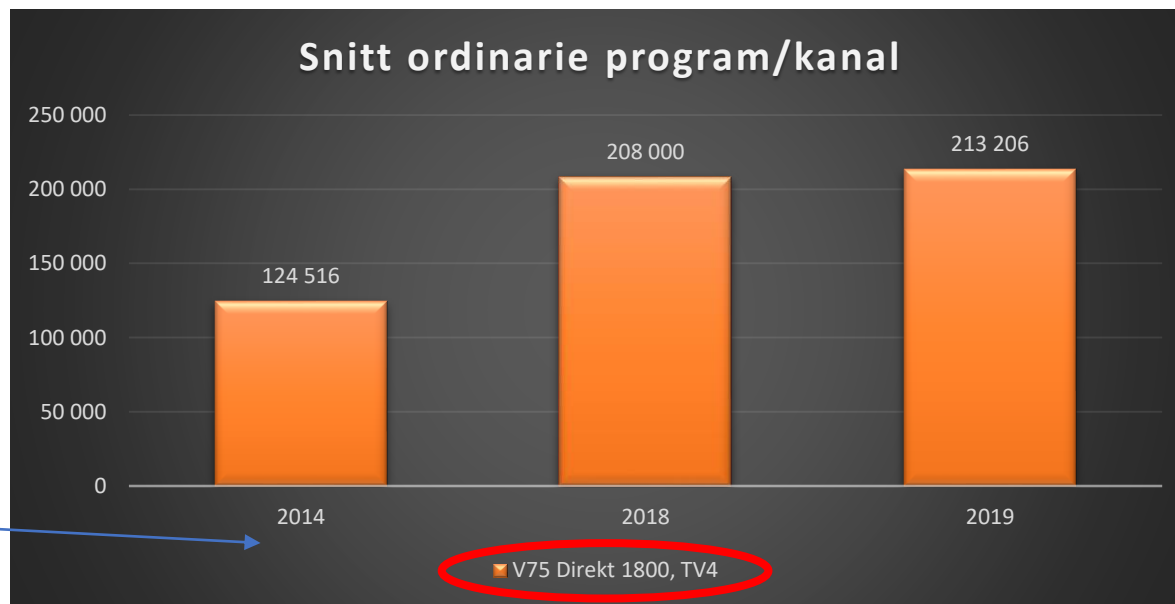

K A N A L **75**

The logo consists of the word 'KANAL' in a black, sans-serif font, followed by the number '75' in a large, bold, italicized black font. Two overlapping orange ovals are positioned behind the word 'KANAL', with the larger one on the left and the smaller one on the right, partially overlapping the '75'.

V75 Lördag (V4):
TV12 Kl. 14.30-16.00

V75 Lördag:
TV12 Kl. 16.00-18.00

V75 Lördag:
TV4 Kl. 18.00-19.00

Total räckvidd lördagar
500.000 tittare som ser
minst 3 minuter.