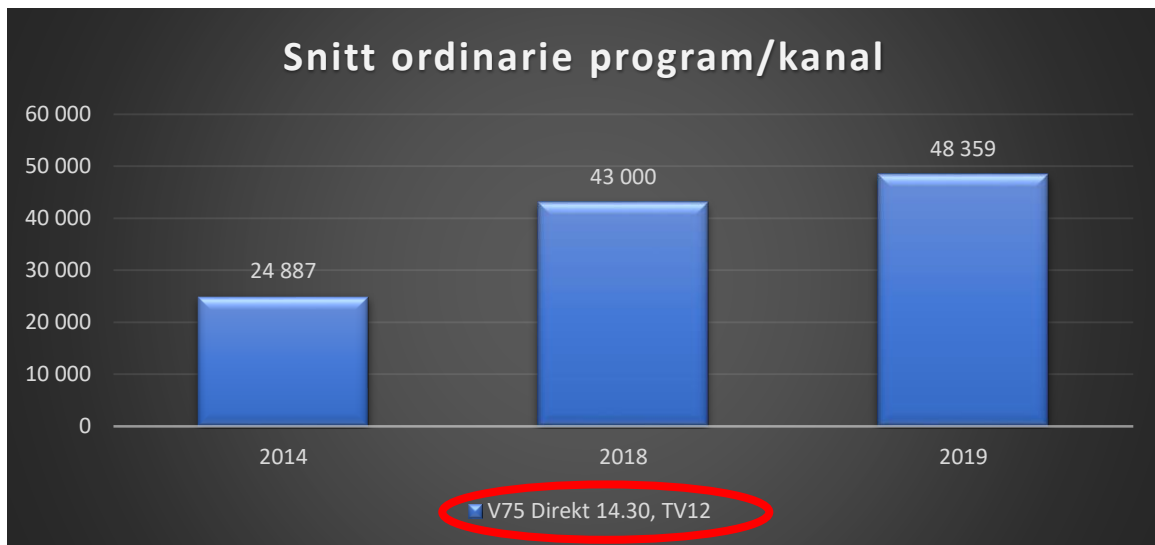

K A N A L **75**

The logo consists of the word 'KANAL' in a black, sans-serif font, followed by the number '75' in a large, bold, italicized black font. Two overlapping orange ovals are positioned behind the word 'KANAL', with the larger one on the left and the smaller one on the right, partially overlapping the '75'.

V75 Lördag (V4):
TV12 Kl. 14.30-16.00

V75 Lördag:
TV12 Kl. 16.00-18.00

V75 Lördag:
TV4 Kl. 18.00-19.00

Total räckvidd lördagar
500.000 tittare som ser
minst 3 minuter.